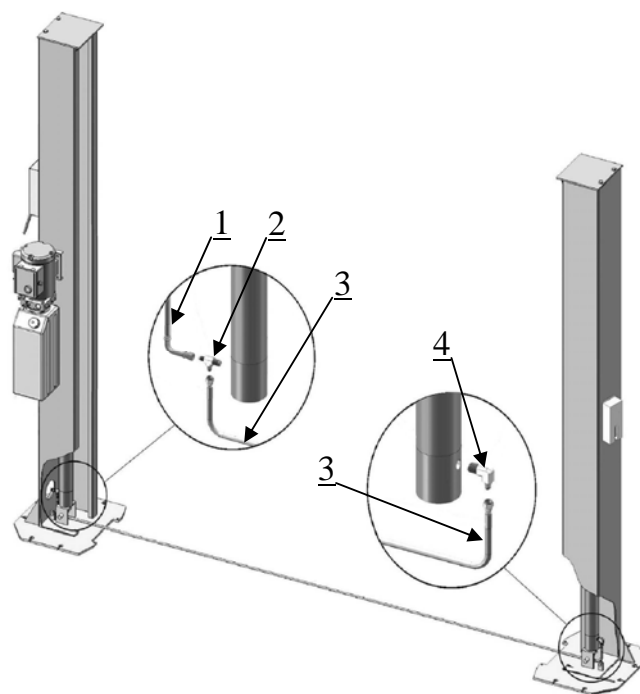

Comparison about Model BP-8000 BP-9000 Oil Hose

BEFORE

No.	Part NO.	Description	QTY/209	QTY/209X
1	201021	Oil hose L=1270mm	1	1
2	201022	T fitting	1	1
3	205008	Oil hose L=3195mm	1	0
	203019	Oil hose L=3300mm	0	1
4	201020	90° fitting	1	1

AFTER

No	Part NO.	Description	QTY/209	QTY/209X
1	207024	90° fitting	2	2
2	201082	Extend straight fitting	2	2
3	420097	90° fitting	2	2
4	207034	Oil hose L=1385mm	2	0
	203109	Oil hose L=1445mm	0	2
5	211016	T fitting	1	1
6	201081	Oil hose L=3000mm	1	1
7	420045	Washer	2	2
8	209009	Cup head bolt	2	2
9	217048	Retainer	2	2